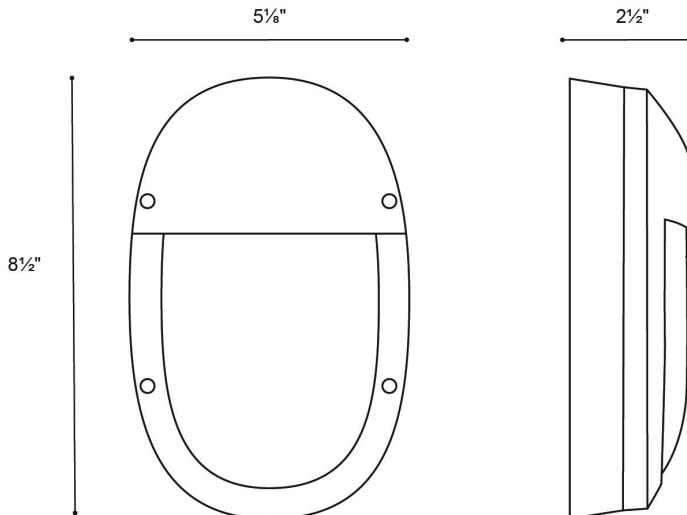

SPECIFICATION:

Housing : Low copper aluminum die cast. Vandal resistance stainless steel screws. Silicon gasketed for weather tight operation.

Diffuser : Frosty UV rated polycarbonate.

Electrical : Voltage : 120 / 277
CREE LED 3 watt

Installation: Unit is provided with standard cross bar bracket.

DIMENSIONS:

Lumux reserves the right to modify the above details to reflect changes in the cost of materials and/or design without prior notice.