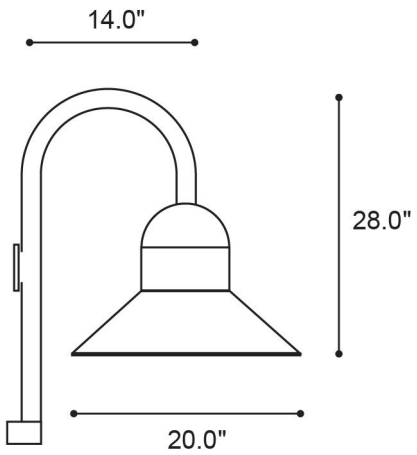

DIMENSIONS:

Lumux - PT500SC

Lumux reserves the right to modify the above details to reflect changes in the cost of materials and/or design without prior notice.

Lumux Lighting Inc	877-895-5552	Rev : A	Drawing Number PT500SC