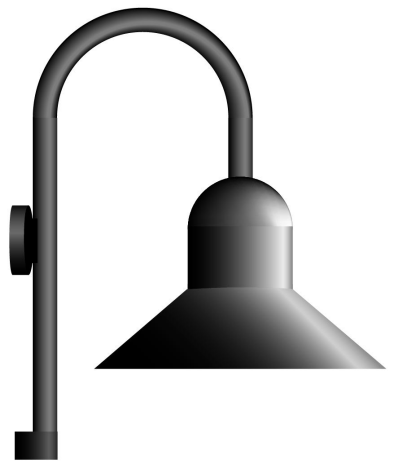

# LUMUX

Project :	Type:
-----------	-------

Agency :
----------

Distributor :
---------------

Wall and post mounted luminaires constructed from low copper aluminum die cast with opal glass diffuser. High corrosion resistance polyester powder coat finish. Vandal resistance stainless steel fastener. Fully enclosed and gasketed for tight weather operation. Suitable for wet locations. ETL Listed for wet location. IP 65 rated.

## SPECIFICATION:

**Housing :** Low copper aluminum die cast.  
Vandal resistance stainless steel screws.  
Silicon gasketed for weather tight operation.

**Diffuser :** Frosty glass.

**Electrical :** Voltage : 120 or 277  
Lamp: Compact Fluorescent, HID, LED  
Socket : GX24Q - Med. Base  
Ballast : Class P, Electronic Ballast

**Installation:**  
Wall mount bracket is 6 1/4" in diameter  
Post top tenon is 3.0" in diameter by 3 1/2" in length.