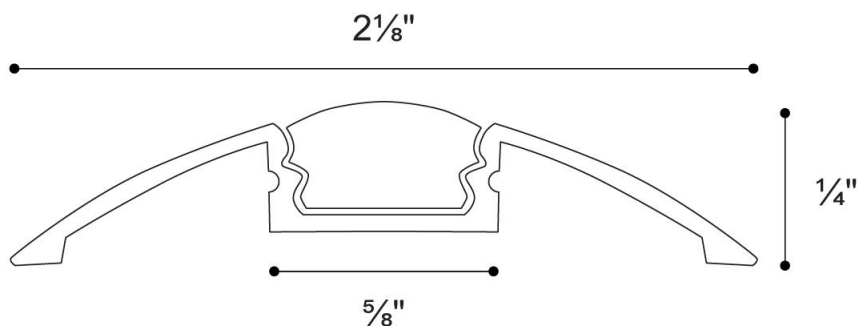

DIMENSIONS:

Lumux reserves the right to modify the above details to reflect changes in the cost of materials and/or design without prior notice.

Lumux Lighting Inc	877-895-5552	Rev : B	Drawing Number ES2000-Flat