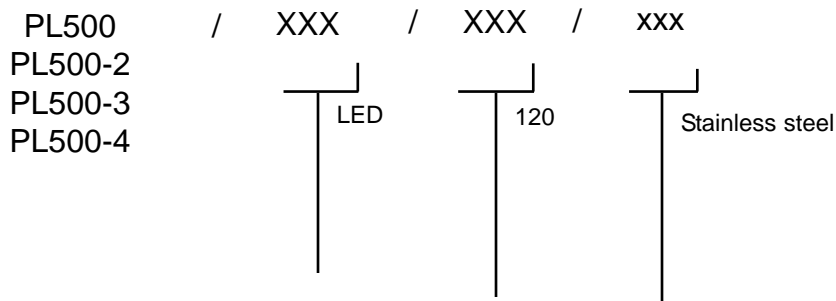

LUMUX

Date :

Project :

Type:

Agency :

Distributor :

Description :

Stainless steel domed shaped luminaire. Perfect fixture to augment your design and to add dramatic light effect to your lighting specification. Suitable for wall or floor application. Unit could be specified with (1),(2),(3) or (4) opening aperture for light distribution. Light source is 1 watt LED which comes with its own integral driver. ETL listed for wet location.

Lumux Lighting Inc	877-895-5552	Rev : A	Drawing Number PL500
--------------------	--------------	---------	-------------------------

LUMUX

Date :

Project :

Type:

Agency :

Distributor :

ORDERING GUIDE: