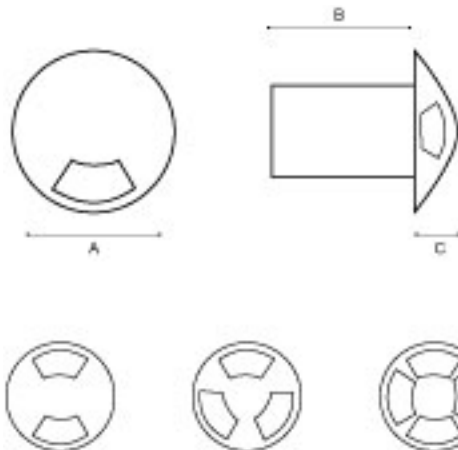

LUMUX

Date :

Project :

Type:

Agency :

Distributor :

Description :

Stainless steel domed shaped luminaire. Perfect fixture to augment your design and to add dramatic light effect to your lighting specification. Suitable for wall or floor application. Unit could be specified with (1),(2),(3) or (4) opening aperture for light distribution. Light source is 1 watt LED which comes with its own integral driver. ETL listed for wet location.

SPECIFICATION:

Housing : Stainless steel. Silicon gasketed for weather tight operation.

Diffuser : Clear glass.

Electrical : Voltage : 120 or 277.
Lamp: LED.

Installation:

Unit is provided with its polymers Rough-in box.

Driver : Class P, Electronic Ballast

DIMENSIONS:

A= 3 1/2" B= 2 1/2" C= 1.0"

Lumux - PL500

Lumux reserves the right to modify the above details to reflect changes in the cost of materials and/or design without prior notice.